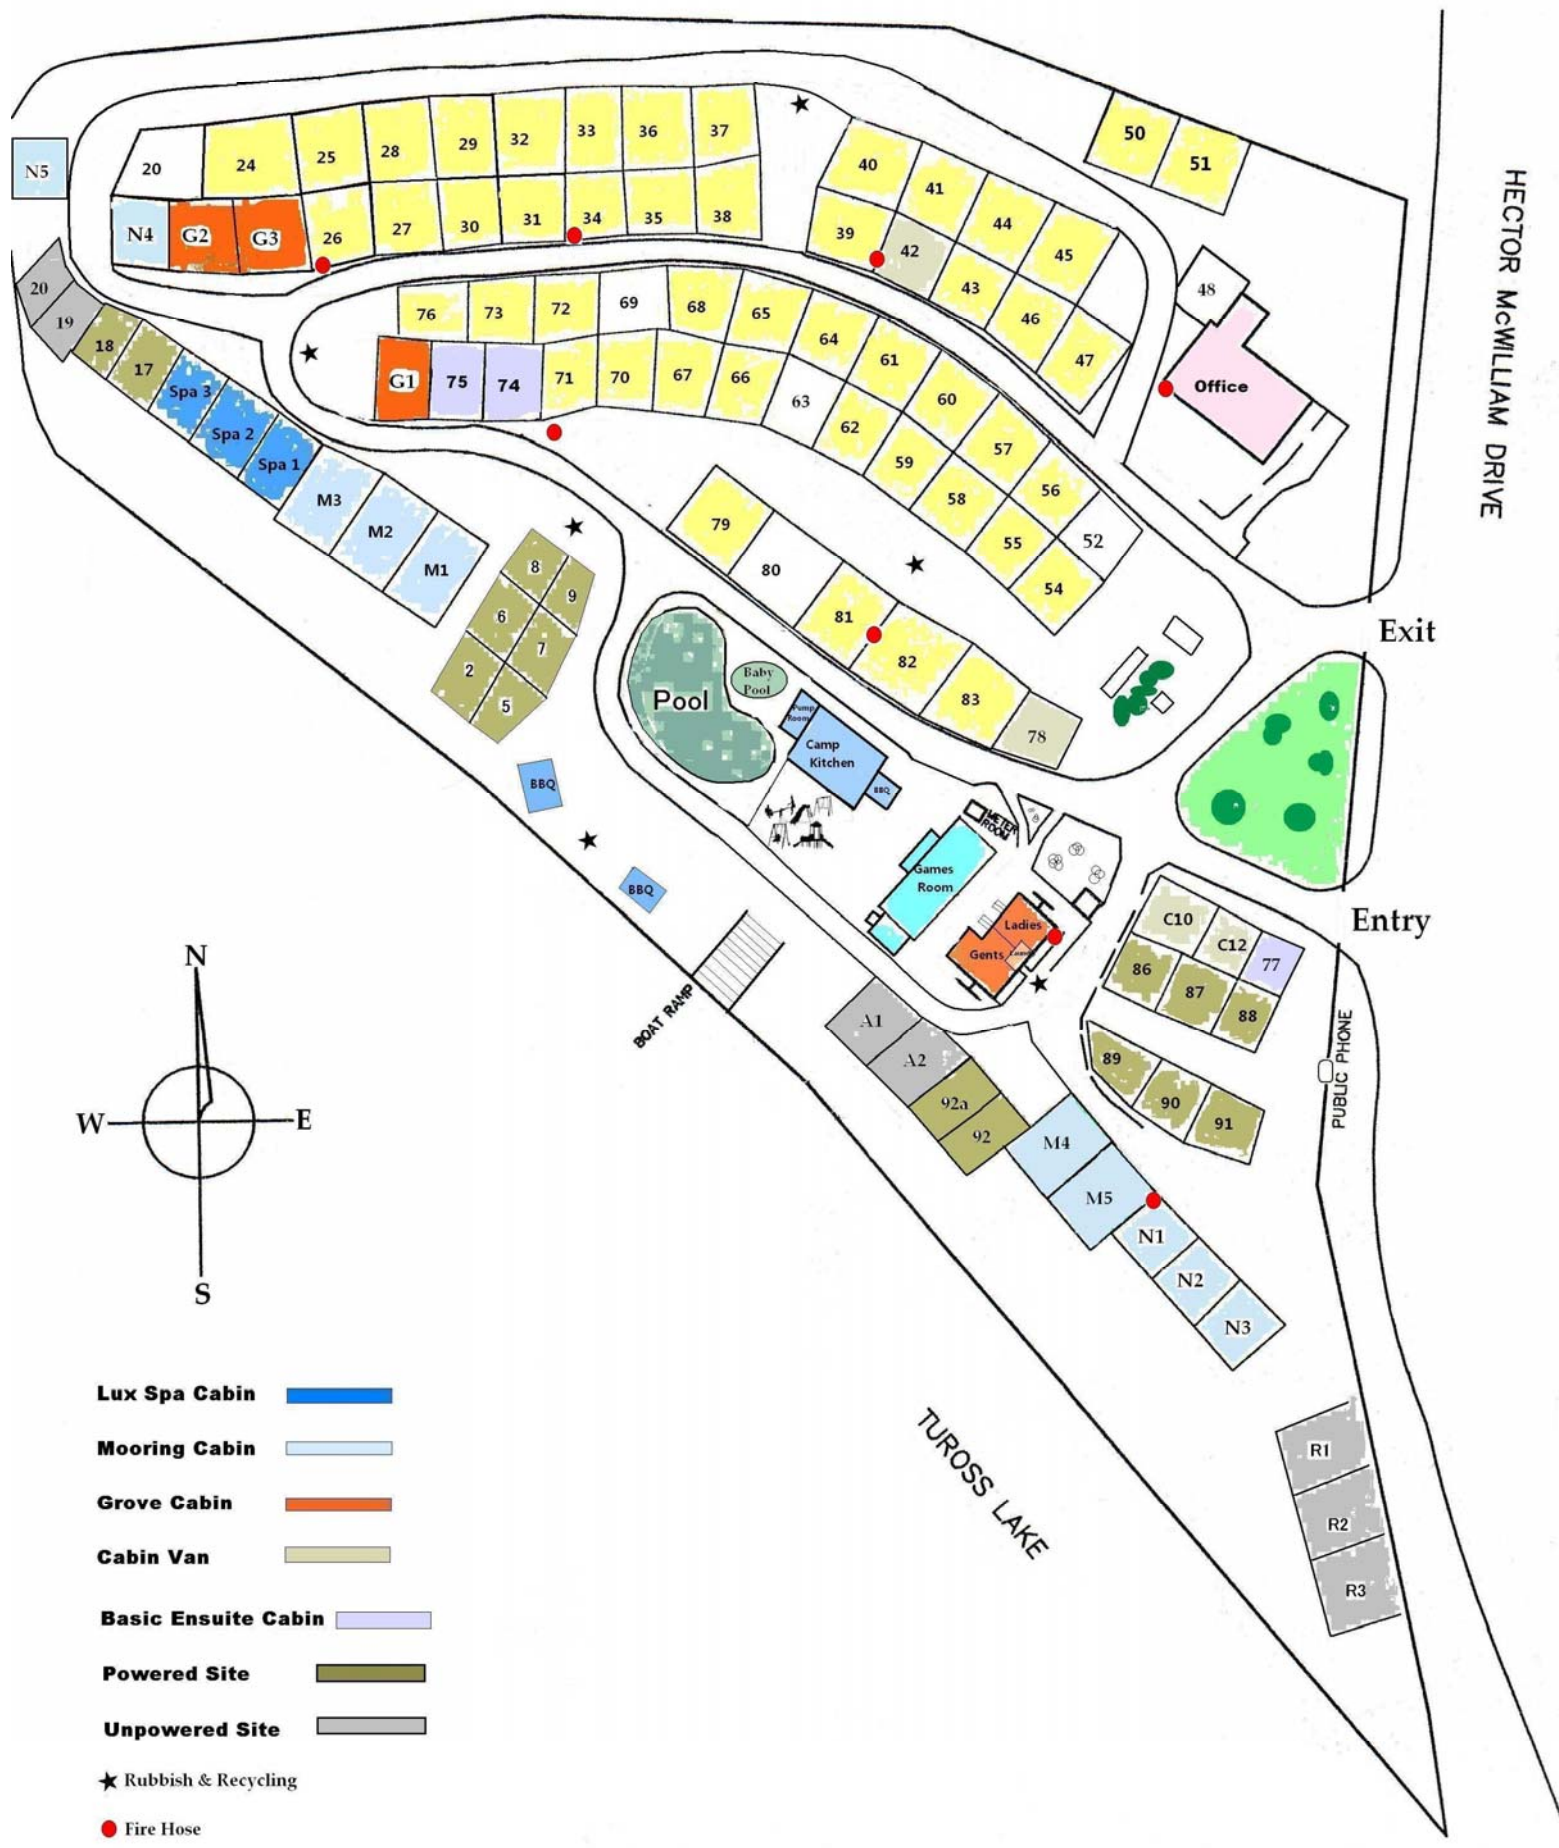

# Tuross LakeSide Tourist Park....

HECTOR McWILLIAM DRIVE

Exit

Entry

TUROSS LAKE

- Lux Spa Cabin**
- Mooring Cabin**
- Grove Cabin**
- Cabin Van**
- Basic Ensuite Cabin**
- Powered Site**
- Unpowered Site**

- ★ Rubbish & Recycling
- Fire Hose